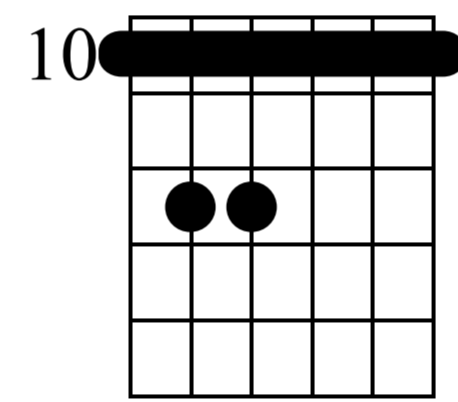

"Black Magic Woman"

by Carlos Santana (Intro Solo)

♩ = 122

Dm

Dm

Musical notation for measures 1-3. The top staff shows a treble clef with a 4/4 time signature. Measure 1 starts with a rest, followed by notes on the 10th fret. Measure 2 continues with notes on the 10th and 13th frets. Measure 3 features a triplet of notes on the 13th fret. The bottom staff shows the corresponding guitar tablature with fret numbers and 'full' markings indicating full bends.

Am

Dm

Musical notation for measures 4-6. Measure 4 starts with a note on the 9th fret. Measure 5 continues with notes on the 10th, 13th, and 12th frets. Measure 6 features a triplet of notes on the 13th, 12th, and 10th frets. The bottom staff shows the corresponding guitar tablature with fret numbers and 'full' markings.

Gm

Musical notation for measures 7-9. Measure 7 starts with a note on the 13th fret. Measure 8 continues with notes on the 10th, 13th, and 12th frets. Measure 9 features a triplet of notes on the 12th, 11th, and 10th frets. The bottom staff shows the corresponding guitar tablature with fret numbers and 'full' markings.