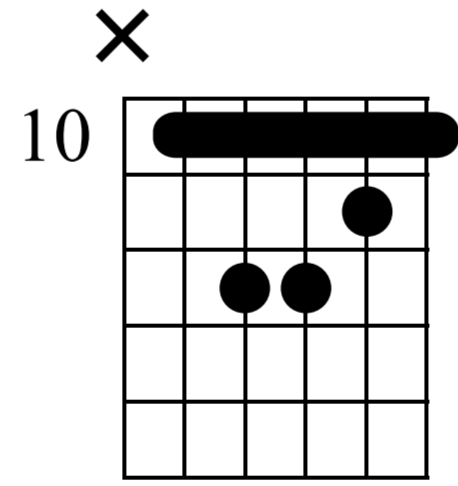

"Black Magic Woman"

by Carlos Santana (Intro Solo)

♩ = 122

Dm

Dm

Musical notation for measures 1-3. The top staff shows a treble clef with a 4/4 time signature. Measure 1 starts with a rest, followed by notes on the 10th fret. Measure 2 continues with notes on the 10th and 13th frets. Measure 3 features a triplet of notes on the 13th fret. The bottom staff shows the corresponding guitar tablature with fret numbers and 'full' markings indicating full bends.

Am

Dm

Musical notation for measures 4-6. Measure 4 starts with a note on the 9th fret. Measure 5 continues with notes on the 10th, 13th, and 12th frets. Measure 6 features a triplet of notes on the 13th, 12th, and 10th frets. The bottom staff shows the corresponding guitar tablature with fret numbers and 'full' markings.

Gm

Musical notation for measures 7-9. Measure 7 starts with a note on the 13th fret. Measure 8 continues with notes on the 10th, 13th, and 12th frets. Measure 9 features a triplet of notes on the 12th, 11th, and 10th frets. The bottom staff shows the corresponding guitar tablature with fret numbers and 'full' markings.