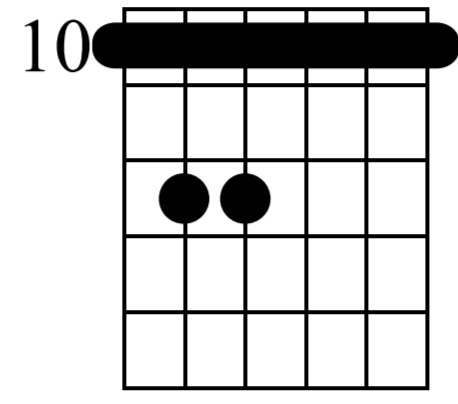

"Black Magic Woman"

by Carlos Santana (Intro Solo)

♩ = 122

Dm

Dm

Musical notation for measures 1-3. The top staff shows a treble clef with a 4/4 time signature. Measure 1 starts with a rest, followed by notes on the 10th fret. Measure 2 continues with notes on the 10th and 13th frets. Measure 3 features a triplet of notes on the 13th fret. The bottom staff shows the corresponding guitar tablature with fret numbers and 'full' markings indicating full bends.

Am

Dm

Musical notation for measures 4-6. Measure 4 starts with a note on the 9th fret. Measure 5 continues with notes on the 10th, 13th, and 12th frets. Measure 6 features a triplet of notes on the 13th, 12th, and 10th frets. The bottom staff shows the corresponding guitar tablature with fret numbers and 'full' markings.

Gm

Musical notation for measures 7-9. Measure 7 starts with a note on the 13th fret. Measure 8 continues with notes on the 10th, 13th, and 12th frets. Measure 9 features a triplet of notes on the 12th, 11th, and 10th frets. The bottom staff shows the corresponding guitar tablature with fret numbers and 'full' markings.