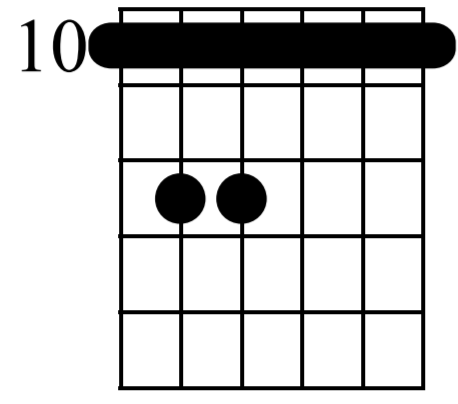

"Black Magic Woman"

by Carlos Santana (Intro Solo)

♩ = 122

Dm

Dm

Musical notation for measures 1-3. The top staff shows a treble clef with a 4/4 time signature. Measure 1 starts with a rest, followed by notes on the 10th fret. Measure 2 continues with notes on the 10th and 13th frets. Measure 3 features a triplet of notes on the 13th fret. The bottom staff shows the corresponding guitar tablature with fret numbers and 'full' markings indicating full bends.

Am

Dm

Musical notation for measures 4-6. Measure 4 starts with a note on the 9th fret. Measure 5 continues with notes on the 10th, 13th, and 12th frets. Measure 6 features a triplet of notes on the 13th, 12th, and 10th frets. The bottom staff shows the corresponding guitar tablature with fret numbers and 'full' markings.

Gm

Musical notation for measures 7-9. Measure 7 starts with a note on the 13th fret. Measure 8 continues with notes on the 10th, 13th, and 12th frets. Measure 9 features a triplet of notes on the 12th, 11th, and 10th frets. The bottom staff shows the corresponding guitar tablature with fret numbers and 'full' markings.