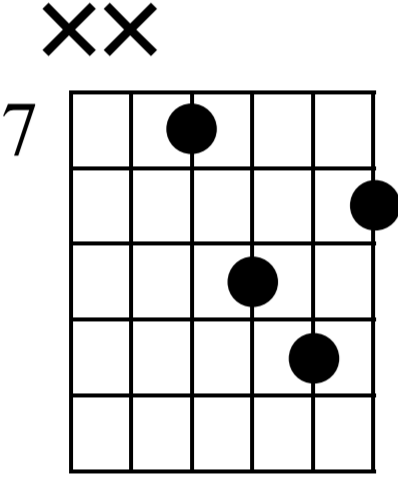

"Black Magic Woman"

by Carlos Santana (Intro Solo)

♩ = 122

Dm

Dm

Musical notation for measures 1-3. The top staff shows a treble clef with a 4/4 time signature. Measure 1 starts with a rest, followed by notes on the 10th fret. Measure 2 continues with notes on the 10th and 13th frets. Measure 3 features a triplet of notes on the 13th fret. The bottom staff shows the corresponding guitar tablature with fret numbers and 'full' markings indicating full bends.

Am

Dm

Musical notation for measures 4-6. Measure 4 starts with a note on the 9th fret. Measure 5 continues with notes on the 10th, 13th, and 12th frets. Measure 6 features a triplet of notes on the 13th, 12th, and 10th frets. The bottom staff shows the corresponding guitar tablature with fret numbers and 'full' markings.

Gm

Musical notation for measures 7-9. Measure 7 starts with a note on the 13th fret. Measure 8 continues with notes on the 10th, 13th, and 12th frets. Measure 9 features a triplet of notes on the 12th, 11th, and 10th frets. The bottom staff shows the corresponding guitar tablature with fret numbers and 'full' markings.