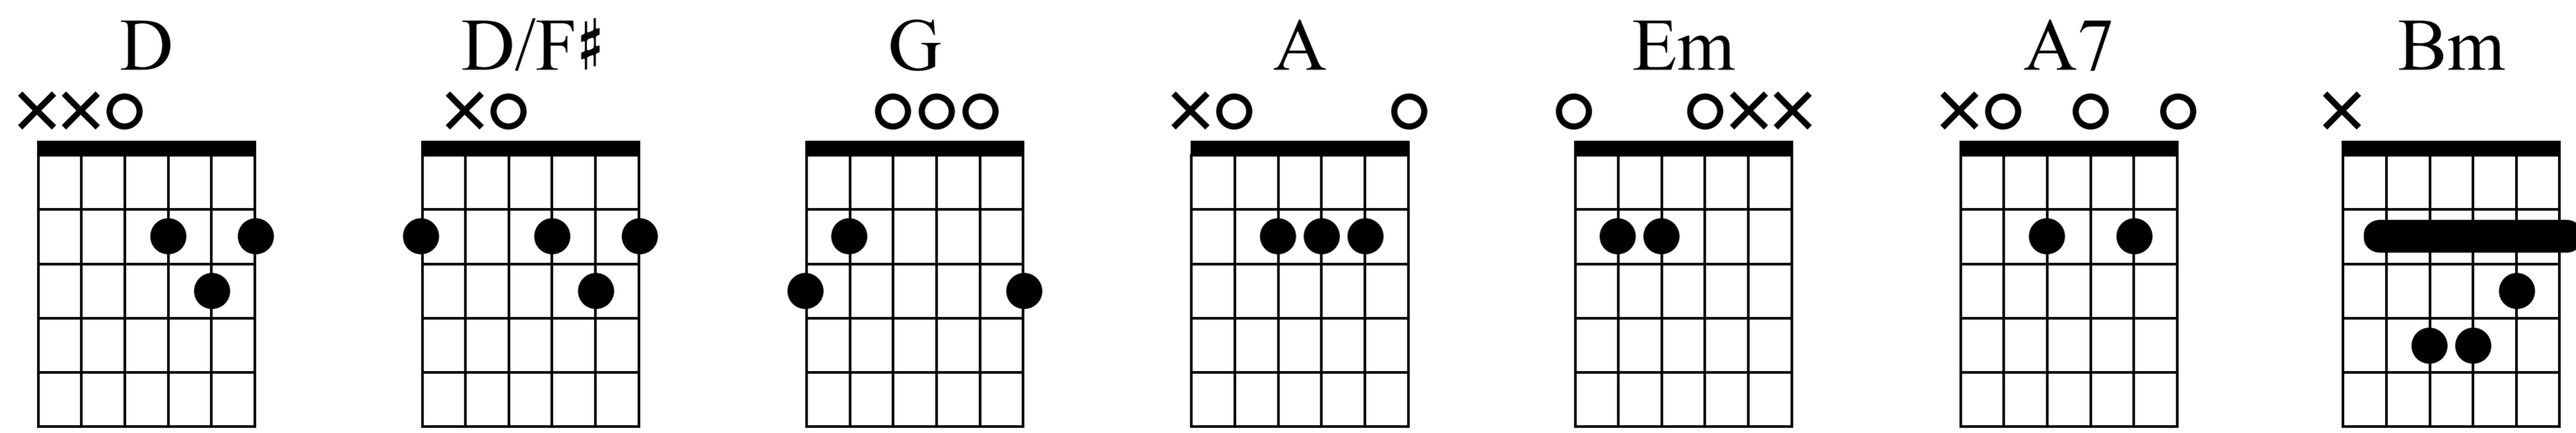

# "Thinking Out Loud"

Ed Sheeran

♩ = 78

## Verse 1 & 2

Verse 1 & 2 (Measures 1-4)

Chords: D, D/F#, G, A

Measure 1: D (xx0), D/F# (xo), G (ooo), A (xo o)

Measure 2: D (xx0), D/F# (xo), G (ooo), A (xo o)

Measure 3: D (xx0), D/F# (xo), G (ooo), A (xo o)

## Verse 2

D D/F# G A  
When my hair's all but gone and my memory fades  
D D/F# G A  
And the crowds don't remember my name  
D D/F# G A  
When my hands don't play the strings the same way, mm  
D D/F# G A  
I know you will still love me the same  
D D/F# G A  
'Cause honey your soul can never grow old, it's evergreen  
D D/F# G A  
Baby your smile's forever in my mind and memory  
D D/F# G A  
I'm thinking 'bout how