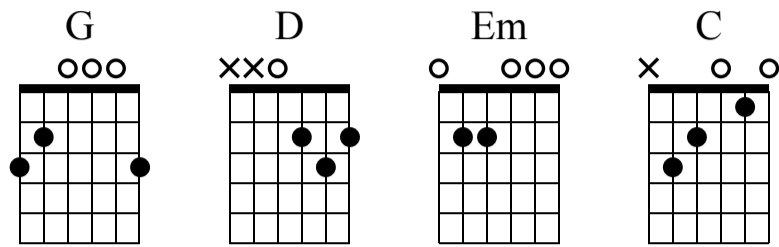

Wagon Wheel

Darius Rucker

♩ = 150

Strumming Pattern 1 Level 1

G D Em C
Capo fret 2

Strumming Pattern 1 Level 2

Strumming Pattern 2 Level 1

17 G D Em C

21 G D C

Strumming Pattern 2 Level 2

25 G D Em C

29 G D C

Strumming Pattern 3 (for quiet chorus 3)

33 G D Em C

37 **G** **D** **C** 38 39 40

Strumming Pattern 4 (Bass Notes & Hammer-ons)