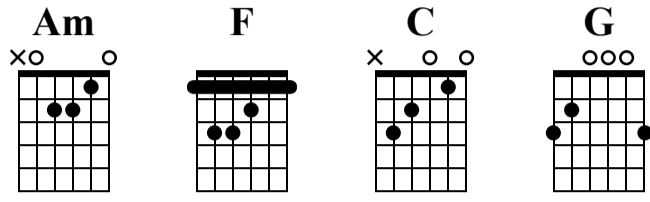

Have You Ever Seen the Rain

CCR

Standard tuning

♩ = 116

Intro

s.guit. 4/4

Am F C G C

1 2 3 4 5 6

The Intro consists of six measures. Measures 1-4 are in Am, measures 5-6 are in F. Measure 7 is in C, measure 8 is in G, and measure 9 is in C. The notation shows a consistent rhythmic pattern of quarter notes with various accents and rests.

Verse 1

C G C G C

7 8 9 10 11 12 13 14

Verse 1 consists of eight measures. Measures 7-10 are in C, measures 11-12 are in G, and measures 13-14 are in C. The notation shows a consistent rhythmic pattern of quarter notes with various accents and rests.

Verse 2

C G C

23 24 25 26 27 28 29 30

Verse 2 consists of eight measures. Measures 23-24 are in C, measures 25-26 are in G, and measures 27-30 are in C. The notation shows a consistent rhythmic pattern of quarter notes with various accents and rests.